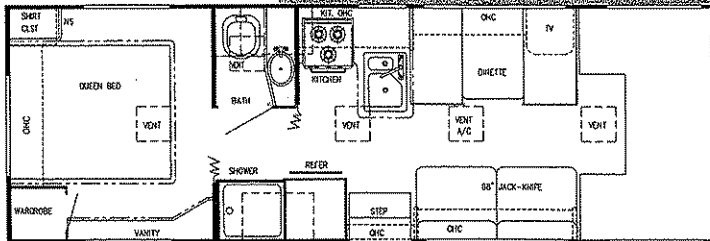

7198

ULTRA SUPREME

Model W6272R (Twin Beds or Bunks Opt.)

Model W6293R (Twin Beds or Bunks Opt.)

Model W6300R (Twin Beds or Bunks Opt.)

Model W6301R (Twin Beds or Bunks Opt.)

Model W6314R (Twin Beds or Bunks Opt.)

SUPREME®

Standard Specifications

Interior and Decor

- 6' - 5" Interior Height
- Natural Oak Stile Constructed Cabinetry
- Natural Oak, Raised Panel Mortise and Tenon Cabinet Doors (in galley)
- Privacy Curtain Cab
- Interior Decorative Clock
- Queen Size Bed, Cab-Over
- 2-Way Driver & Passenger Seats
- Deluxe Carpet W/Pad Throughout
- Coordinated Bedspread & Shams
- Power Vent in Commode
- Generous Overhead Storage
- Mini Blinds in Kitchen
- Soft Touch Interior Ceiling Fabric
- Designer Interior Window Treatments
- Cab-Over Entertainment Center (Optional)
(N/A on 6293)