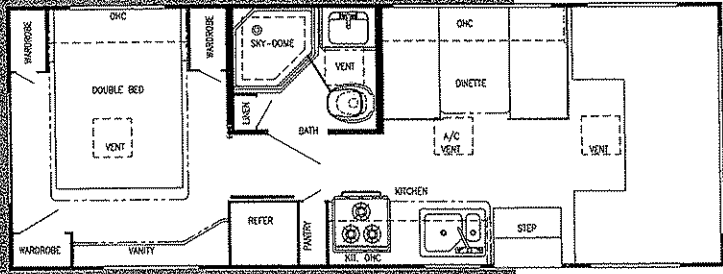

Model W6253T