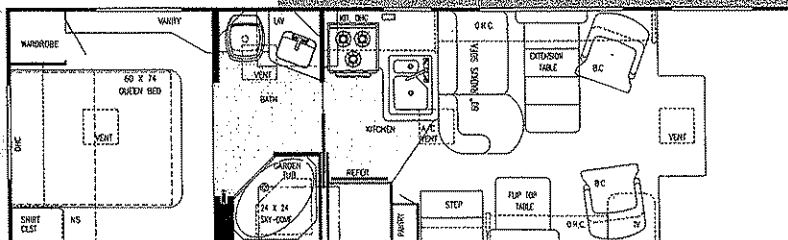

7198

ULTRA SUPREME

Model W6272R (Twin Beds or Bunks Opt.)

Model W6293R (Twin Beds or Bunks Opt.)

Model W6300R (Twin Beds or Bunks Opt.)

Model W6301R (Twin Beds or Bunks Opt.)

Model W6314R (Twin Beds or Bunks Opt.)

SUPREME®

Standard Specifications

Interior and Decor

- 6' - 5" Interior Height
- Natural Oak Stile Constructed Cabinetry
- Natural Oak, Raised Panel Mortise and Tenon Cabinet Doors (in galley)
- Privacy Curtain Cab
- Interior Decorative Clock
- Queen Size Bed, Cab-Over
- 2-Way Driver & Passenger Seats
- Deluxe Carpet W/Pad Throughout
- Coordinated Bedspread & Shams
- Power Vent in Commode
- Generous Overhead Storage
- Mini Blinds in Kitchen
- Soft Touch Interior Ceiling Fabric
- Designer Interior Window Treatments
- Cab-Over Entertainment Center (Optional)
(N/A on 6293)