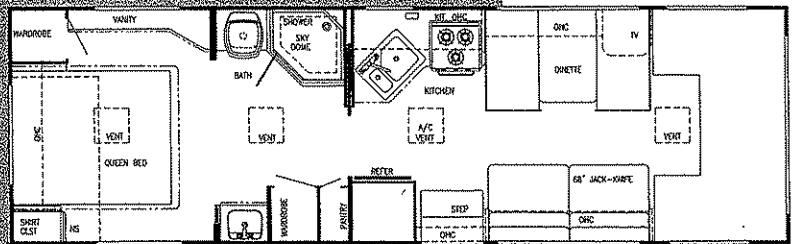

7198

ULTRA SUPREME

Model W6272R (Twin Beds or Bunks Opt.)

Model W6293R (Twin Beds or Bunks Opt.)

Model W6300R (Twin Beds or Bunks Opt.)

Model W6301R (Twin Beds or Bunks Opt.)

Model W6314R (Twin Beds or Bunks Opt.)

SUPREME®

Standard Specifications

Interior and Decor

- 6' - 5" Interior Height
- Natural Oak Stile Constructed Cabinetry
- Natural Oak, Raised Panel Mortise and Tenon Cabinet Doors (in galley)
- Privacy Curtain Cab
- Interior Decorative Clock
- Queen Size Bed, Cab-Over
- 2-Way Driver & Passenger Seats
- Deluxe Carpet W/Pad Throughout
- Coordinated Bedspread & Shams
- Power Vent in Commode
- Generous Overhead Storage
- Mini Blinds in Kitchen
- Soft Touch Interior Ceiling Fabric
- Designer Interior Window Treatments
- Cab-Over Entertainment Center (Optional)
(N/A on 6293)