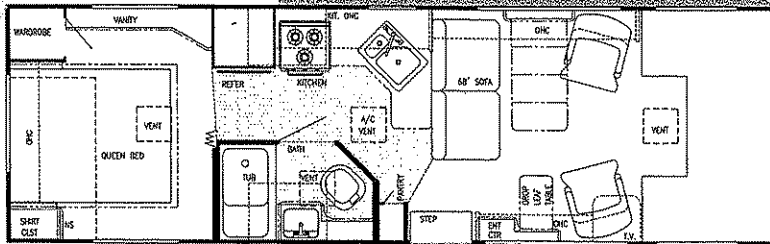

7198

ULTRA SUPREME

Model W6272R (Twin Beds or Bunks Opt.)

Model W6293R (Twin Beds or Bunks Opt.)

Model W6300R (Twin Beds or Bunks Opt.)

Model W6301R (Twin Beds or Bunks Opt.)

Model W6314R (Twin Beds or Bunks Opt.)

SUPREME®

Standard Specifications

Interior and Decor

- 6' - 5" Interior Height
- Natural Oak Stile Constructed Cabinetry
- Natural Oak, Raised Panel Mortise and Tenon Cabinet Doors (in galley)
- Privacy Curtain Cab
- Interior Decorative Clock
- Queen Size Bed, Cab-Over
- 2-Way Driver & Passenger Seats
- Deluxe Carpet W/Pad Throughout
- Coordinated Bedspread & Shams
- Power Vent in Commode
- Generous Overhead Storage
- Mini Blinds in Kitchen
- Soft Touch Interior Ceiling Fabric
- Designer Interior Window Treatments
- Cab-Over Entertainment Center (Optional)
(N/A on 6293)