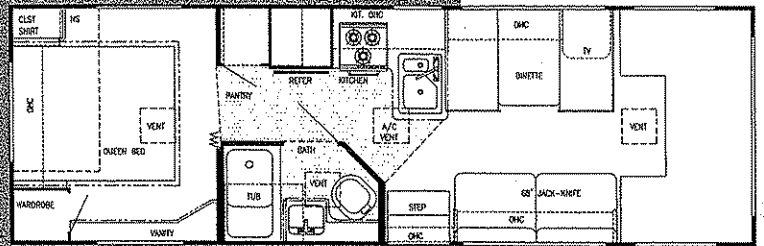

7198

ULTRA SUPREME

Model W6272R (Twin Beds or Bunks Opt.)

Model W6293R (Twin Beds or Bunks Opt.)

Model W6300R (Twin Beds or Bunks Opt.)

Model W6301R (Twin Beds or Bunks Opt.)

Model W6314R (Twin Beds or Bunks Opt.)

SUPREME®

Standard Specifications

Interior and Decor

- 6' - 5" Interior Height
- Natural Oak Stile Constructed Cabinetry
- Natural Oak, Raised Panel Mortise and Tenon Cabinet Doors (in galley)
- Privacy Curtain Cab
- Interior Decorative Clock
- Queen Size Bed, Cab-Over
- 2-Way Driver & Passenger Seats
- Deluxe Carpet W/Pad Throughout
- Coordinated Bedspread & Shams
- Power Vent in Commode
- Generous Overhead Storage
- Mini Blinds in Kitchen
- Soft Touch Interior Ceiling Fabric
- Designer Interior Window Treatments
- Cab-Over Entertainment Center (Optional)
(N/A on 6293)